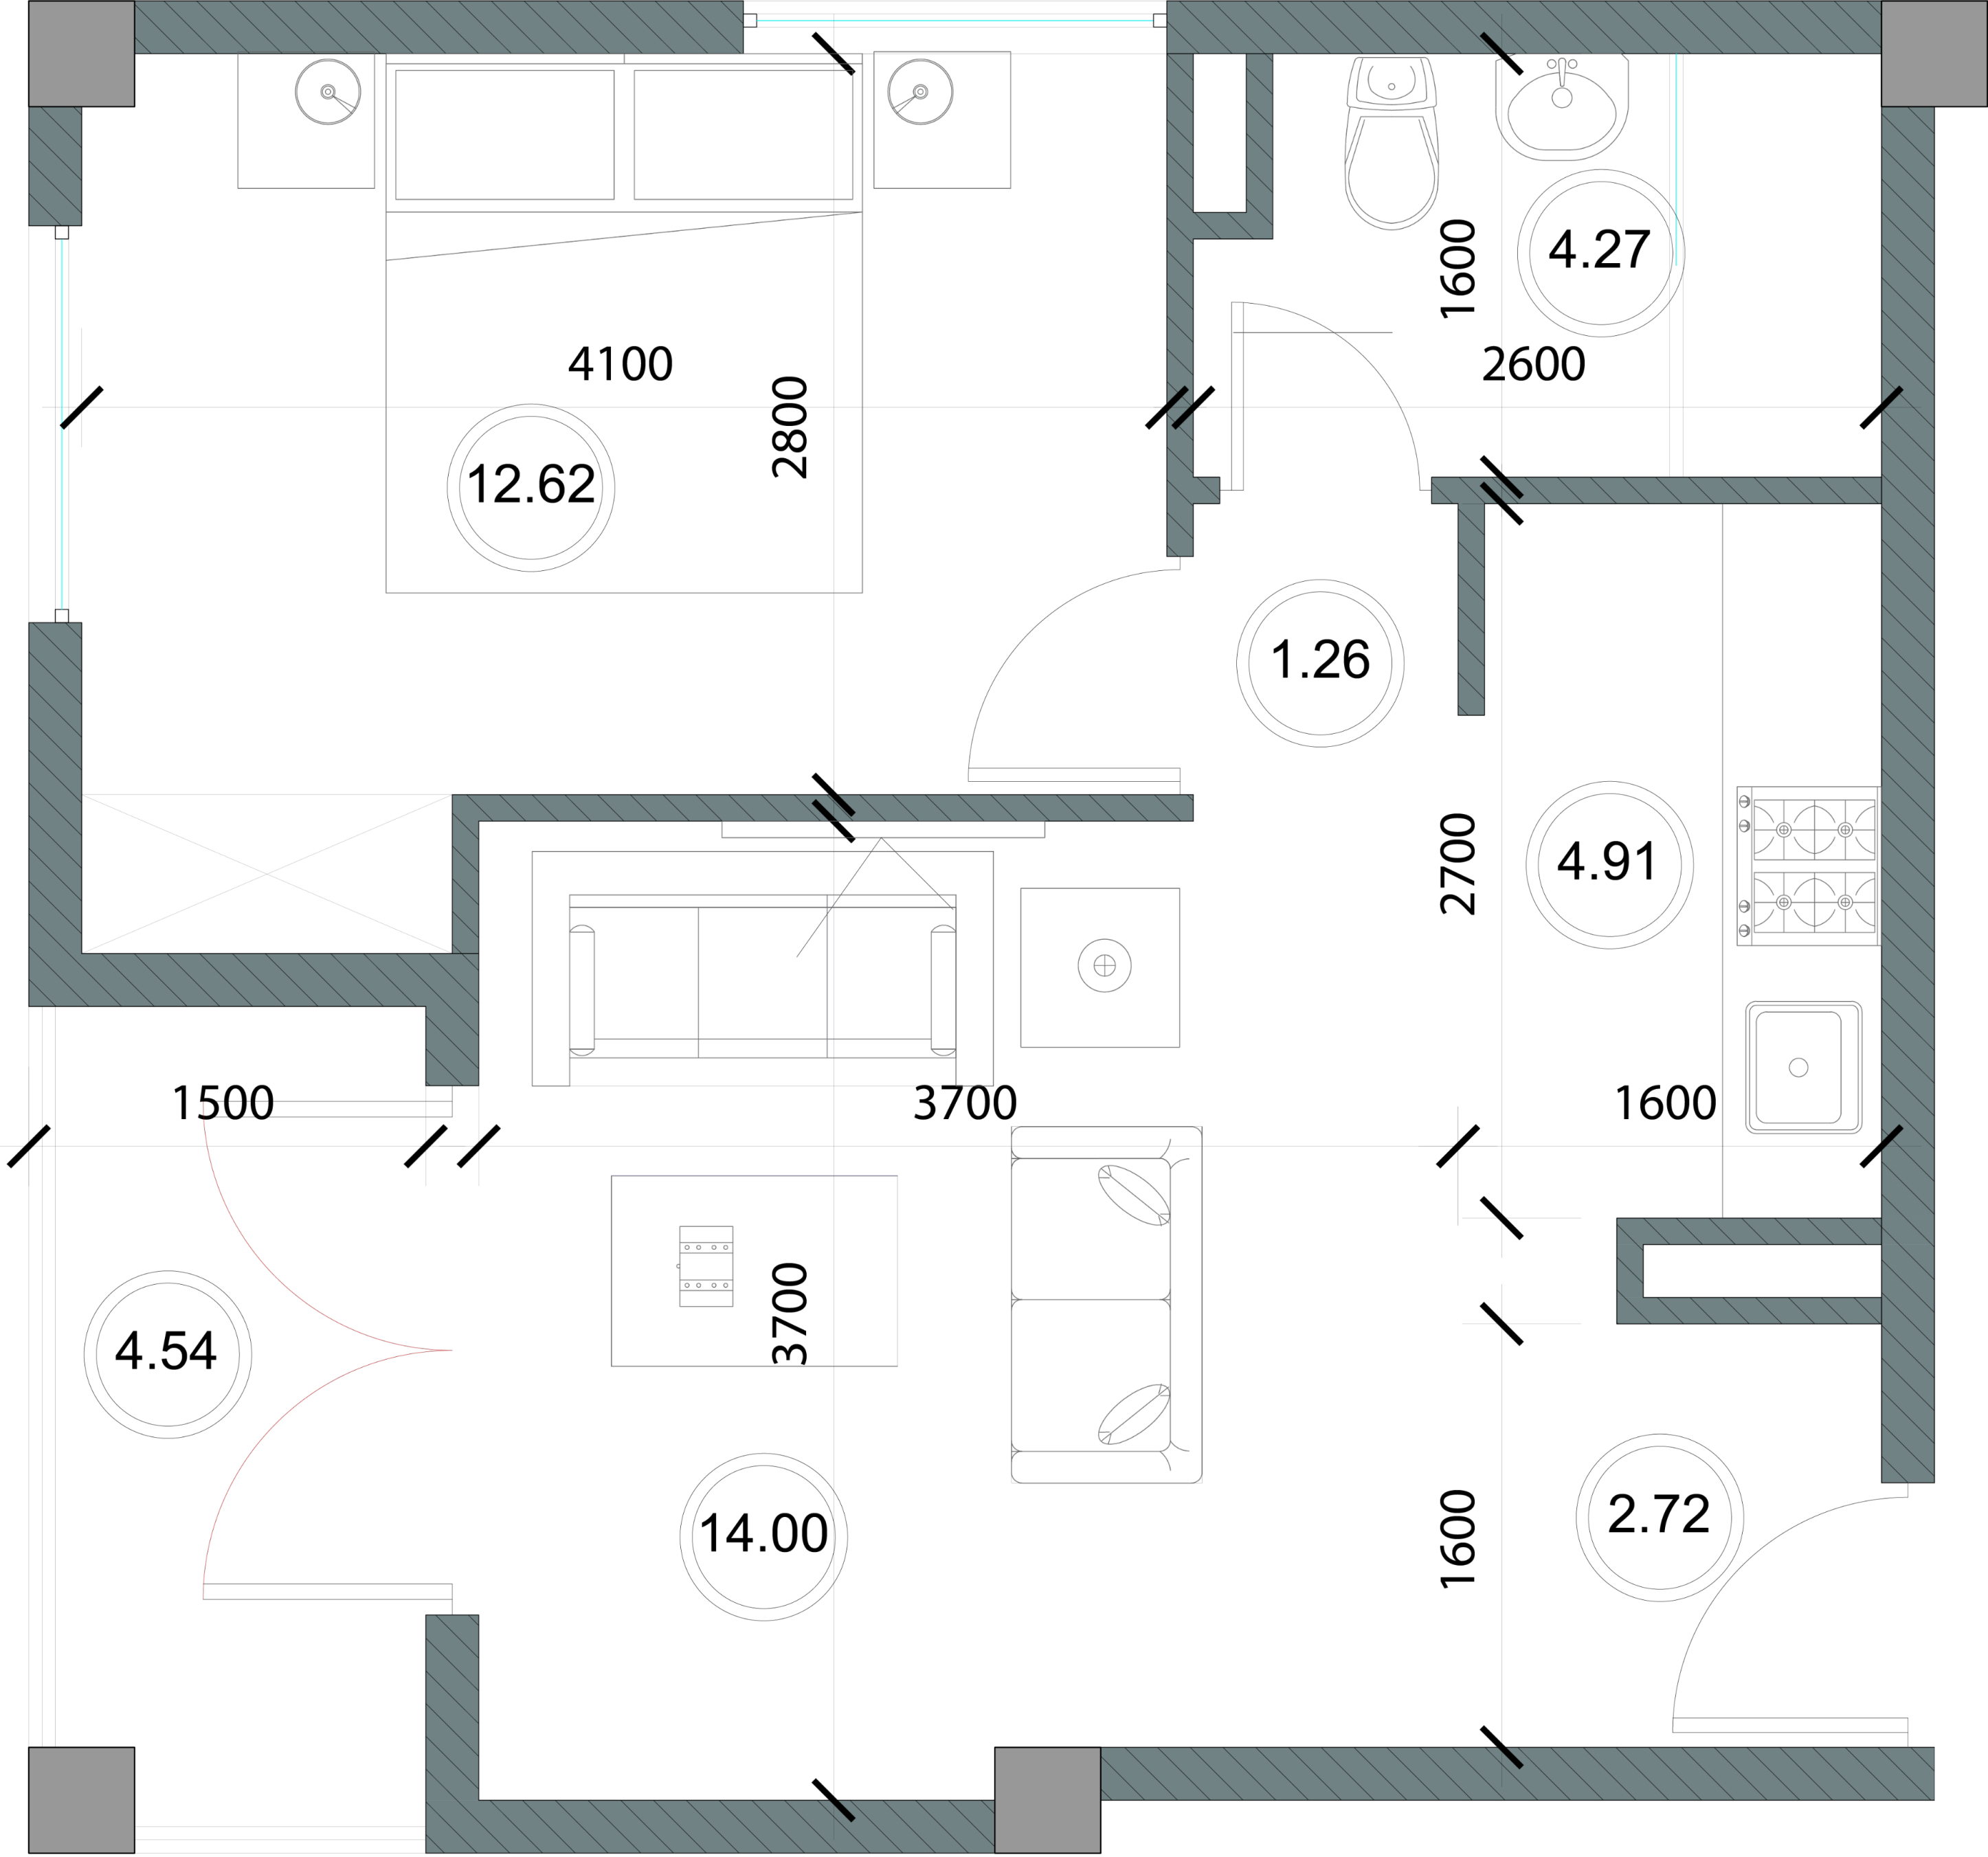

Apartment 2

Area - 44.32 sqm

Entrance hall	2.72 sqm
Living room	14 sqm
Kitchen	4.91 sqm
Bedroom	12.62 sqm
Bathroom	4.27 sqm
Corridor	1.26 sqm
Balcony	4.54 sqm